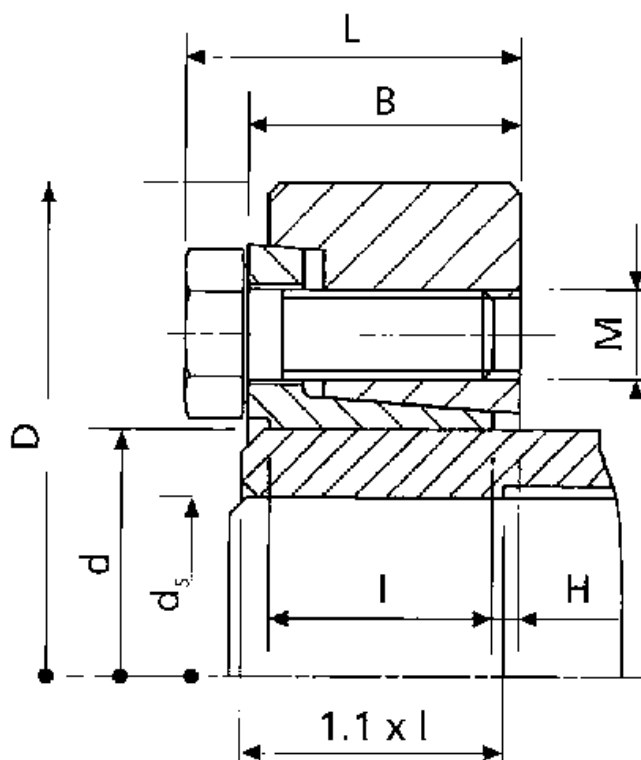

Article number: 437900160

Description: Rota-fix shaft-hub connection SA 160

## Measures

B mm	= 68.0
d H8 mm	= 160
D mm	= 290.0
ds mm	= 120
F kN torque	= 650
H	= 7.5
I mm	= 56.0
L mm	= 79.0

M mm	= M16
T N m torque	= 39000
Ts N m bolt tightening torque	= 250